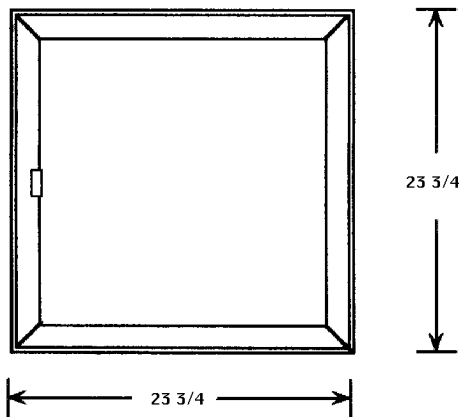

JOB:
 LOCATION:
 ARCHITECT:
 MECH ENG:
 CONTRACTOR:
 DATE:

EFS Series Electra-Flow 24" x 24" Square Ceiling Diffuser Appearance Panel

Dimensions

Face View

Side View

Models Available

- o EFS24N-Cooling only
- o EFS24Q-Heating & Cooling

Neck Sizes

- o 8" o 12"
- o 10" o 14"

Features:

Construction: 24 ga. electro galvanized steel

Controls: Thermal Element Actuator
 Electronic Controller
 Room Thermostat

Discharge Pattern: Standard-4way-1,2, 2 way corner and 3 way available