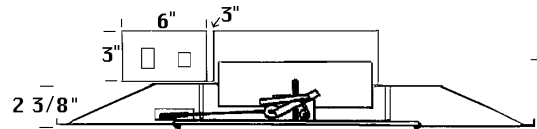

JOB:
 LOCATION:
 ARCHITECT:
 MECH ENG:
 CONTRACTOR:
 DATE:

EFS Series Electra-Flow 24" x 24" Square Ceiling Diffuser Appearance Panel

Dimensions

Face View

Side View

Models Available

- o EFS24N-Cooling only
- o EFS24Q-Heating & Cooling

Neck Sizes

- o 8" o 12"
- o 10" o 14"

Features:

Construction: 24 ga. electro galvanized steel

Controls: Thermal Element Actuator
 Electronic Controller
 Room Thermostat

Discharge Pattern: Standard-4way-1,2, 2 way corner and 3 way available